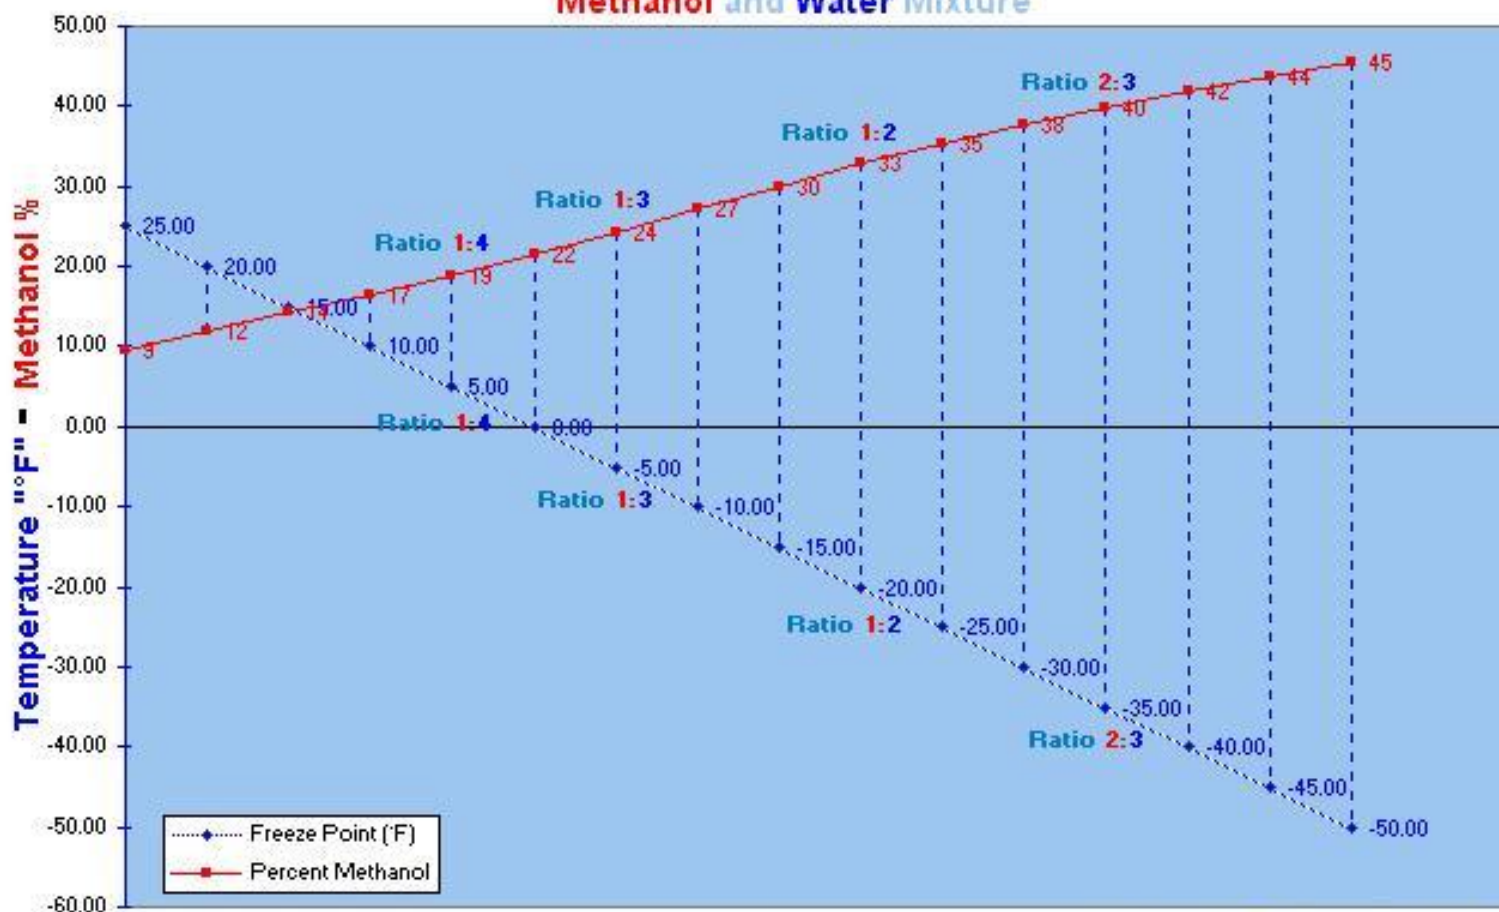

Chemical Professionals, Inc.

1-800-662-3544

Methanol Freeze Chart

Methanol and Water Mixture

Chemical Professionals, Inc.